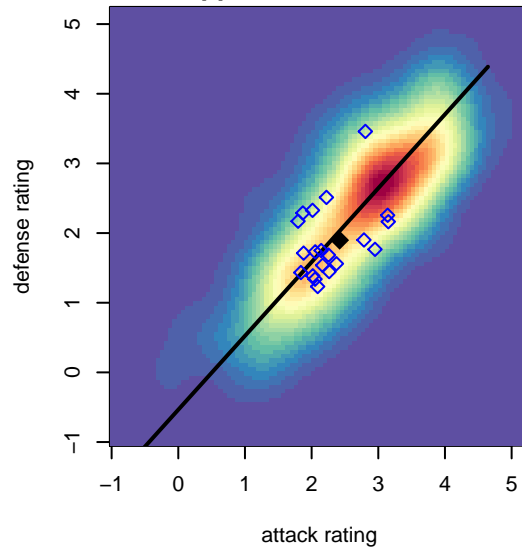

Crossfire Oregon Green I B01

Crossfire Oregon
 Lake Oswego, OR
 B01 total strength=1423
 attack=11.24 defense=6.67
 spr league = Win OYS B01 Div 1 Green

alt names used:
 CROSSFIRE OREGON
 CROSSFIRE OREGON
 WA Timbers FC 01B Green 1
 Crossfire Oregon 01B Green 1
 Crossfire Oregon 01B Green 1

Venues played:
 2016 Mt Hood Challenge U16 Gold
 2016 Summer Slam Gold/Silver U16
 2016 Win OYS B01 Division 1 Green
 2016 OYS State Cup B01

Crossfire Oregon Green I B01
 Dots are actual minus expected GF (blue circles) and GA (red triangles).
 Blue line is smoothed change in attack strength. Red is smoothed change in defense strength.

**attack and defense variance (black dot)
relative to other teams
and top 10 in region**

**attack and defense rating
relative to others at age
and all opponents in last 13 months**

**attack and defense rating
relative to others at age
and all opponents in last 13 months**

Performance relative to 13 month average

Performance relative to 13 month average

Distribution of opponents
 Red = Lose zone, Blue = Win zone, Green = Even
 Black line separates win/lose zones

lot. A=Neither has attack advantage, B=Opponent has both attack and defense advantage, C=Opponent has both attack and defense disadvantage, D=Both have