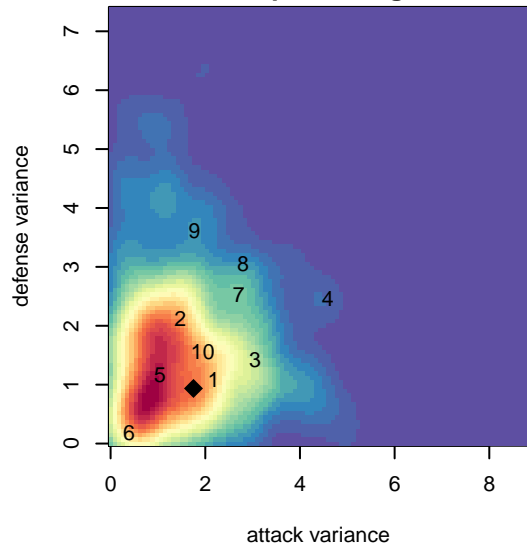

Crossfire Oregon Green I B01

Crossfire Oregon
 Lake Oswego, OR
 B01 total strength=1423
 attack=11.24 defense=6.67
 spr league = Win OYS B01 Div 1 Green

alt names used:
 CROSSFIRE OREGON
 CROSSFIRE OREGON
 WA Timbers FC 01B Green 1
 Crossfire Oregon 01B Green 1
 Crossfire Oregon 01B Green 1

Venues played:
 2016 Mt Hood Challenge U16 Gold
 2016 Summer Slam Gold/Silver U16
 2016 Win OYS B01 Division 1 Green
 2016 OYS State Cup B01

Crossfire Oregon Green I B01
 Dots are actual minus expected GF (blue circles) and GA (red triangles).
 Blue line is smoothed change in attack strength. Red is smoothed change in defense strength.

**attack and defense variance (black dot)
relative to other teams
and top 10 in region**

**attack and defense rating
relative to others at age
and all opponents in last 13 months**

**attack and defense rating
relative to others at age
and all opponents in last 13 months**

Performance relative to 13 month average

Performance relative to 13 month average

Distribution of opponents
 Red = Lose zone, Blue = Win zone, Green = Even
 Black line separates win/lose zones

lot. A=Neither has attack advantage, B=Opponent has both attack and defense advantage, C=Opponent has both attack and defense disadvantage, D=Both have