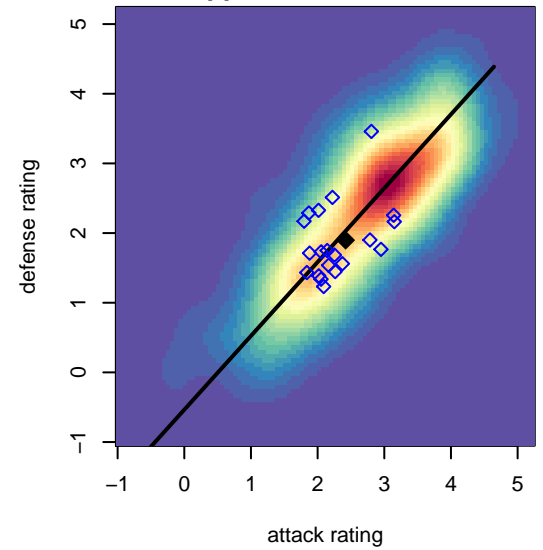

Crossfire Oregon Green I B01

Crossfire Oregon
 Lake Oswego, OR
 B01 total strength=1423
 attack=11.24 defense=6.67
 spr league = Win OYS B01 Div 1 Green

alt names used:
 CROSSFIRE OREGON
 CROSSFIRE OREGON
 WA Timbers FC 01B Green 1
 Crossfire Oregon 01B Green 1
 Crossfire Oregon 01B Green 1

Venues played:
 2016 Mt Hood Challenge U16 Gold
 2016 Summer Slam Gold/Silver U16
 2016 Win OYS B01 Division 1 Green
 2016 OYS State Cup B01

Crossfire Oregon Green I B01
 Dots are actual minus expected GF (blue circles) and GA (red triangles).
 Blue line is smoothed change in attack strength. Red is smoothed change in defense strength.

**attack and defense variance (black dot)
relative to other teams
and top 10 in region**

**attack and defense rating
relative to others at age
and all opponents in last 13 months**

**attack and defense rating
relative to others at age
and all opponents in last 13 months**

Performance relative to 13 month average

Performance relative to 13 month average

Distribution of opponents
 Red = Lose zone, Blue = Win zone, Green = Even
 Black line separates win/lose zones

lot. A=Neither has attack advantage, B=Opponent has both attack and defense advantage, C=Opponent has both attack and defense disadvantage, D=Both have